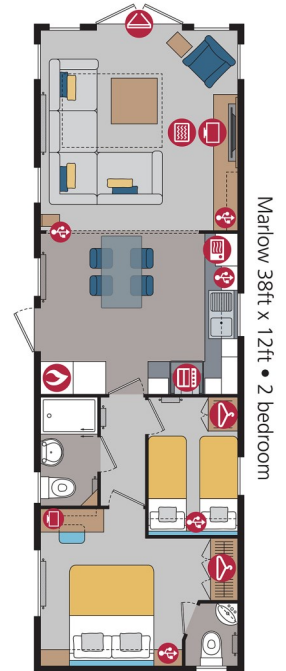

# PEMBERTON MARLOW LODGE

38ft x 12ft, 2 Bed, 4 Berth, En-suite

£80,000

The Marlow, is bright and modern with some new features to look out for. Those seeking an open plan layout with a difference, need look no further. A contemporary L shaped sofa with contrast chair and a dining table with smart upholstered dining chairs complete the look. Comes with air conditioning and satellite TV.