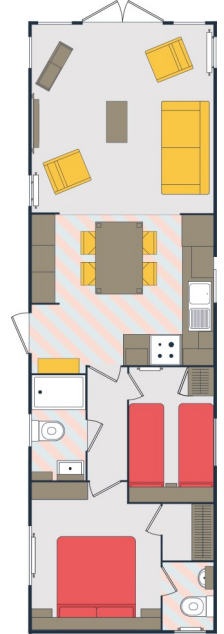

01354
610257

info@piscescountrypark.co.uk
www.piscescountrypark.co.uk

HOLIDAY HOME - PLOT 25 - NEW 2024 MODEL

SUNSEEKER SPIRIT COASTAL

39ft x 12ft, 2 Bedrooms, 6 berth

~~WAS £75,000~~ **NOW £69,995**

The Spirit Coastal is the perfect choice for those who love modern living. This luxurious model is perfect for couples or families who enjoy the finer things in life, with everything on hand to make life easy and practical. As with all Sunseeker Holiday Homes, the Spirit Coastal comes standard with Double Glazing and Central Heating. Its interiors offer a blend of contemporary blues, light greys balanced with modern fixtures and fittings. Offering a well-equipped kitchen/dining area and a range of appliances. Bedroom interiors are fresh with a modern feel and luxurious bathrooms featuring two showers in this model. Stunning open plan kitchen and dining area with ample storage. Modern, contemporary lounge with freestanding sofa and chairs. Large airy living space with oak dining table and matching coffee table.